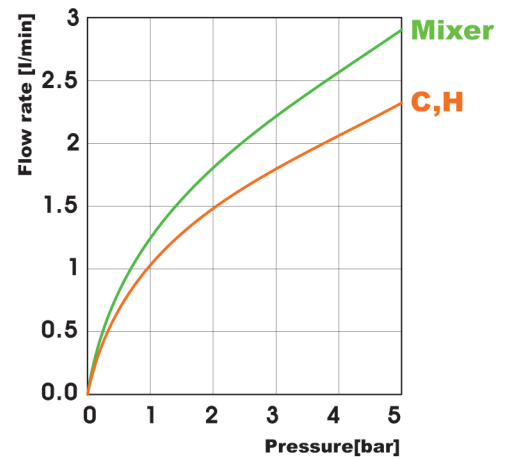

Cartridge Data

Opening angle	25°
Mixing angle	90°
Working torque	Max. 0.5Kg-Cm
Pressure resistance	min. 25bars
Working pressure	max. 7bars
Max. temperature	90°C
Max. noise	19db (A) at 3bars
Endurance test	min. 500,000 cycles
Cartridge tightening torque	100 ~ 110Kg-Cm

Flow Rate Curves

MC35A