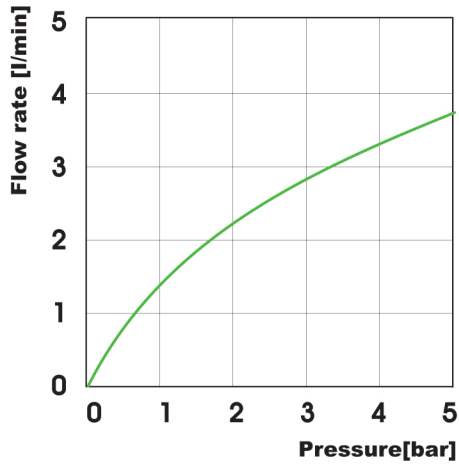

Cartridge Data

Model	MC36D-1	MC36D-2	MC36D-3
Turn angle	180°	90°	90°
Working torque	Max. 0.5Kg-Cm		
Pressure resistance	min. 25bars		
Working pressure	max. 7bars		
Max. temperature	90°C		
Max. noise	19db (A) at 3bars		
Endurance test	min. 500,000 cycles		
Cartridge tightening torque	100 ~ 110Kg-Cm		

Flow Rate Curves

MC36D-1,2