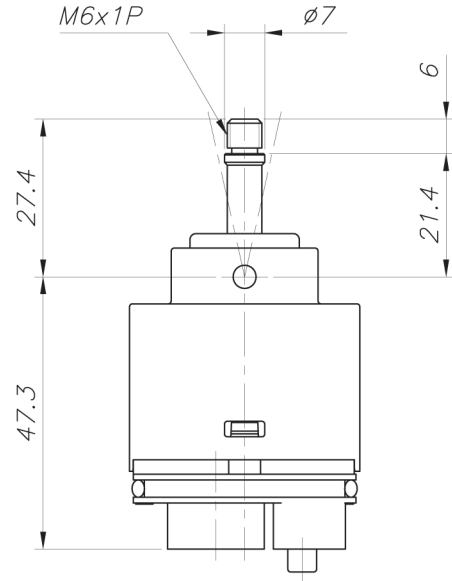

# 40mm Joystick Cartridges

**MC40AJ-1  
MC40AJ-2  
MC40AJ-3**

**MC40BJ-1  
MC40BJ-2  
MC40BJ-3**

**MC40AJ-1**

**MC40BJ-1**

**MC40AJ-2**

**MC40AJ-3**

**MC40BJ-2**

**MC40BJ-3**

**Cartridge Data**

<b>Opening angle</b>	25°
<b>Mixing angle</b>	90°
<b>Working torque</b>	Max. 0.5Kg-Cm
<b>Pressure resistance</b>	min. 25bars
<b>Working pressure</b>	max. 7bars
<b>Max. temperature</b>	90°C
<b>Max. noise</b>	19db (A) at 3bars
<b>Endurance test</b>	min. 500,000 cycles
<b>Cartridge tightening torque</b>	100 ~ 110Kg-Cm

**Flow Rate Curves**