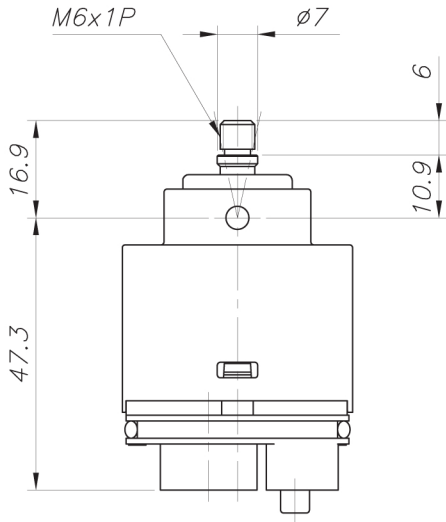

# 40mm Joystick Cartridges

**MC40AJ-1  
MC40AJ-2  
MC40AJ-3**

**MC40BJ-1  
MC40BJ-2  
MC40BJ-3**

**MC40AJ-1**

**MC40BJ-1**

**MC40AJ-2**

**MC40AJ-3**

**MC40BJ-2**

**MC40BJ-3**

**Cartridge Data**

<b>Opening angle</b>	25°
<b>Mixing angle</b>	90°
<b>Working torque</b>	Max. 0.5Kg-Cm
<b>Pressure resistance</b>	min. 25bars
<b>Working pressure</b>	max. 7bars
<b>Max. temperature</b>	90°C
<b>Max. noise</b>	19db (A) at 3bars
<b>Endurance test</b>	min. 500,000 cycles
<b>Cartridge tightening torque</b>	100 ~ 110Kg-Cm

**Flow Rate Curves**