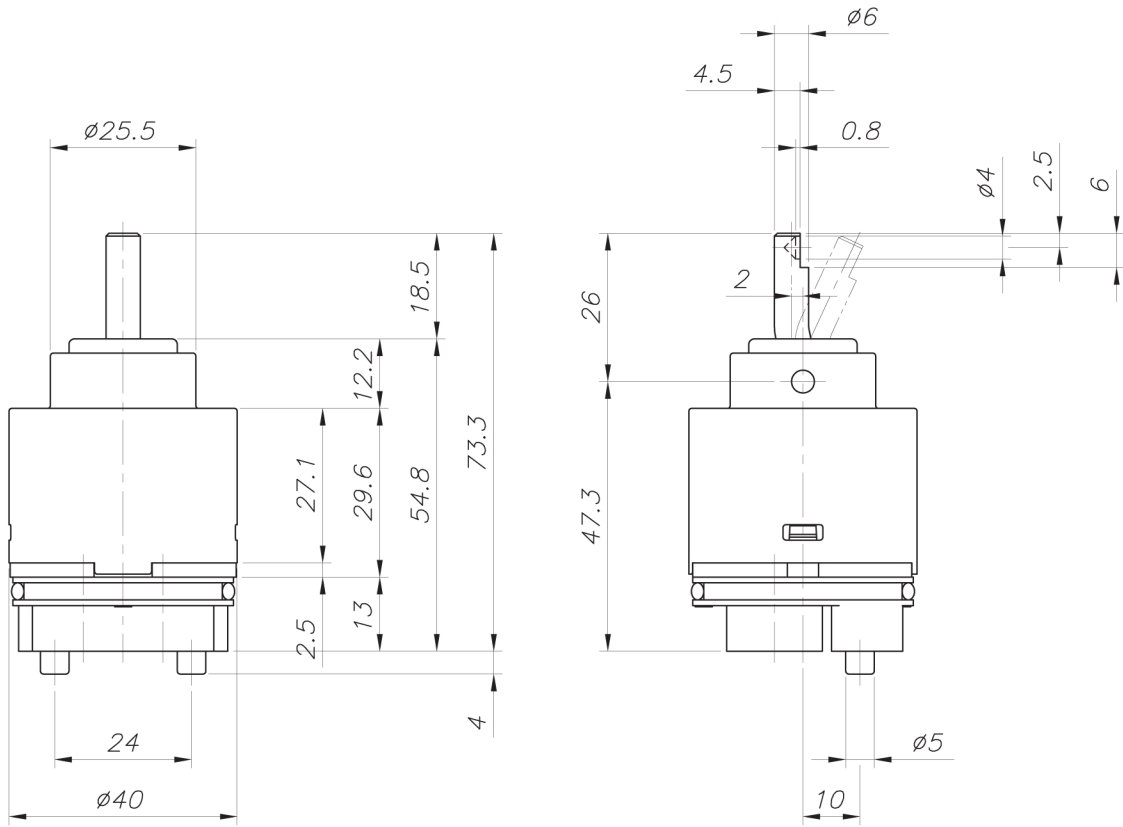

# 40mm Joystick Cartridges

**MC40AJ-1  
MC40AJ-2  
MC40AJ-3**

**MC40BJ-1  
MC40BJ-2  
MC40BJ-3**

**MC40AJ-1**

**MC40BJ-1**

**MC40AJ-2**

**MC40AJ-3**

**MC40BJ-2**

**MC40BJ-3**

**Cartridge Data**

<b>Opening angle</b>	25°
<b>Mixing angle</b>	90°
<b>Working torque</b>	Max. 0.5Kg-Cm
<b>Pressure resistance</b>	min. 25bars
<b>Working pressure</b>	max. 7bars
<b>Max. temperature</b>	90°C
<b>Max. noise</b>	19db (A) at 3bars
<b>Endurance test</b>	min. 500,000 cycles
<b>Cartridge tightening torque</b>	100 ~ 110Kg-Cm

**Flow Rate Curves**