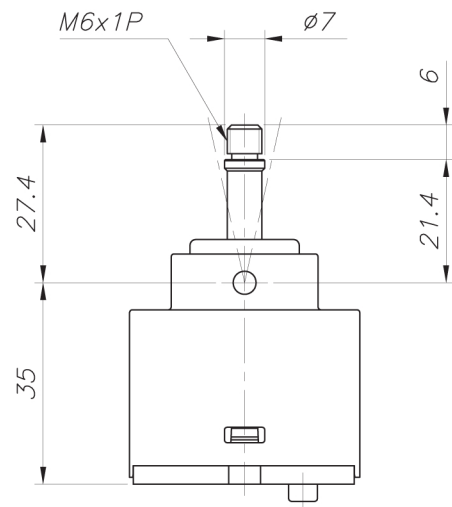

# 40mm Joystick Cartridges

**MC40AJ-1  
MC40AJ-2  
MC40AJ-3**

**MC40BJ-1  
MC40BJ-2  
MC40BJ-3**

**MC40AJ-1**

**MC40BJ-1**

**MC40AJ-2**

**MC40AJ-3**

**MC40BJ-2**

**MC40BJ-3**

**Cartridge Data**

<b>Opening angle</b>	25°
<b>Mixing angle</b>	90°
<b>Working torque</b>	Max. 0.5Kg-Cm
<b>Pressure resistance</b>	min. 25bars
<b>Working pressure</b>	max. 7bars
<b>Max. temperature</b>	90°C
<b>Max. noise</b>	19db (A) at 3bars
<b>Endurance test</b>	min. 500,000 cycles
<b>Cartridge tightening torque</b>	100 ~ 110Kg-Cm

**Flow Rate Curves**