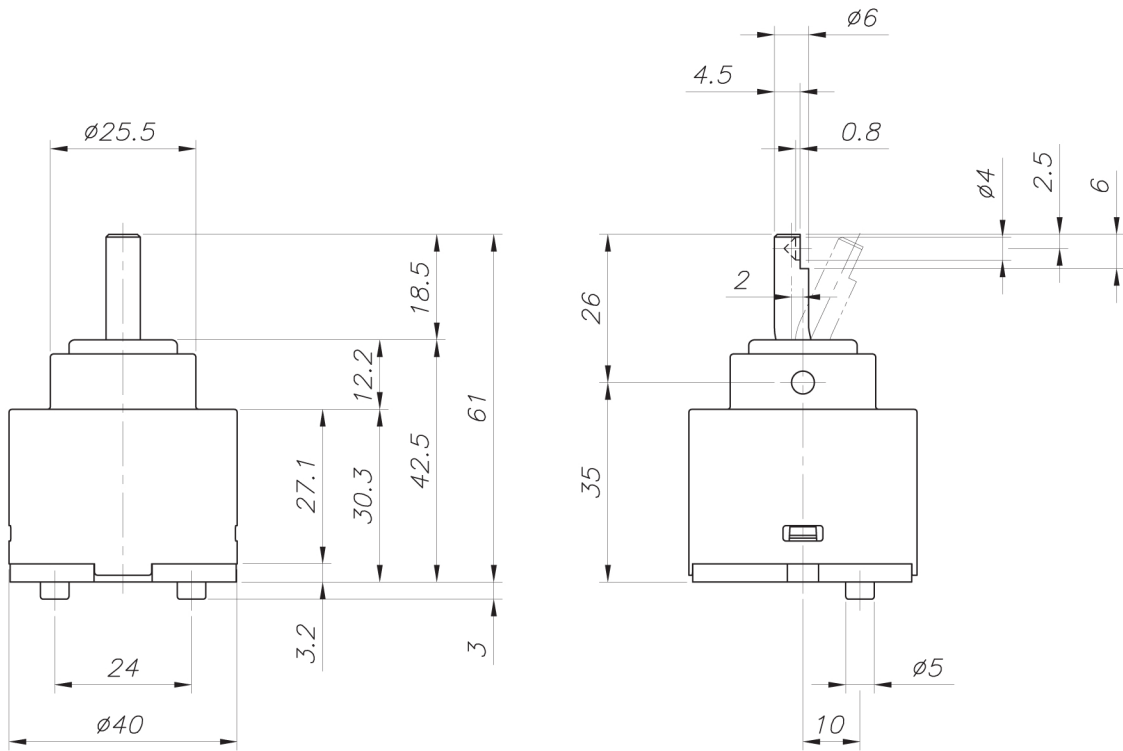

# 40mm Joystick Cartridges

**MC40AJ-1  
MC40AJ-2  
MC40AJ-3**

**MC40BJ-1  
MC40BJ-2  
MC40BJ-3**

**MC40AJ-1**

**MC40BJ-1**

**MC40AJ-2**

**MC40AJ-3**

**MC40BJ-2**

**MC40BJ-3**

**Cartridge Data**

<b>Opening angle</b>	25°
<b>Mixing angle</b>	90°
<b>Working torque</b>	Max. 0.5Kg-Cm
<b>Pressure resistance</b>	min. 25bars
<b>Working pressure</b>	max. 7bars
<b>Max. temperature</b>	90°C
<b>Max. noise</b>	19db (A) at 3bars
<b>Endurance test</b>	min. 500,000 cycles
<b>Cartridge tightening torque</b>	100 ~ 110Kg-Cm

**Flow Rate Curves**