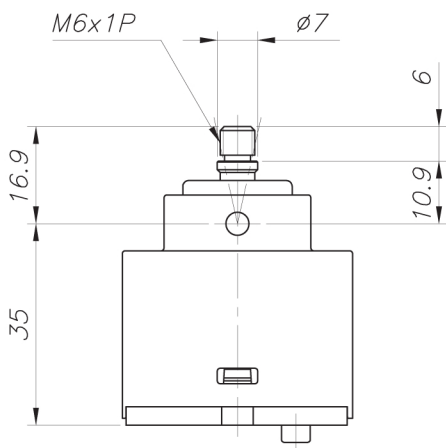

# 40mm Joystick Cartridges

**MC40AJ-1  
MC40AJ-2  
MC40AJ-3**

**MC40BJ-1  
MC40BJ-2  
MC40BJ-3**

**MC40AJ-1**

**MC40BJ-1**

**MC40AJ-2**

**MC40AJ-3**

**MC40BJ-2**

**MC40BJ-3**

**Cartridge Data**

<b>Opening angle</b>	25°
<b>Mixing angle</b>	90°
<b>Working torque</b>	Max. 0.5Kg-Cm
<b>Pressure resistance</b>	min. 25bars
<b>Working pressure</b>	max. 7bars
<b>Max. temperature</b>	90°C
<b>Max. noise</b>	19db (A) at 3bars
<b>Endurance test</b>	min. 500,000 cycles
<b>Cartridge tightening torque</b>	100 ~ 110Kg-Cm

**Flow Rate Curves**