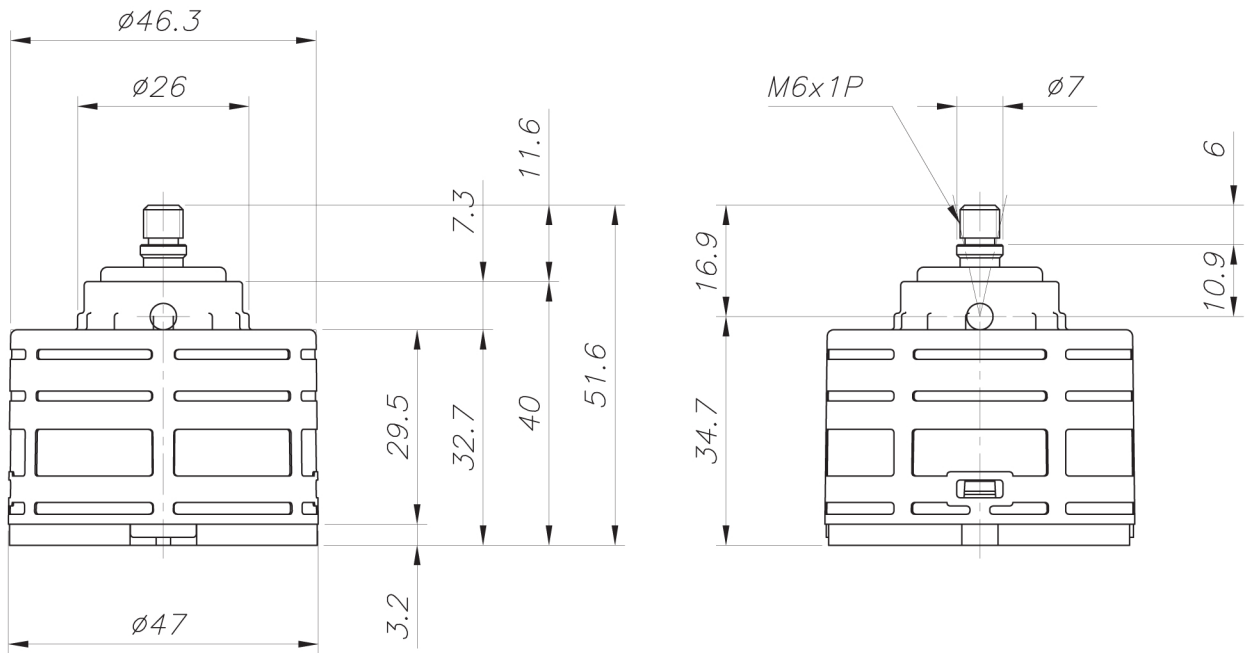

47mm Joystick Cartridges

MC47PJ-1

MC47PJ-2

MC47PJ-3

MC47PJ-1

MC47PJ-2

MC47PJ-3

Cartridge Data

Opening angle	25°
Mixing angle	90°
Working torque	Max. 0.5Kg-Cm
Pressure resistance	min. 25bars
Working pressure	max. 7bars
Max. temperature	90°C
Max. noise	19db (A) at 3bars
Endurance test	min. 500,000 cycles
Cartridge tightening torque	100 ~ 110Kg-Cm

Flow Rate Curves