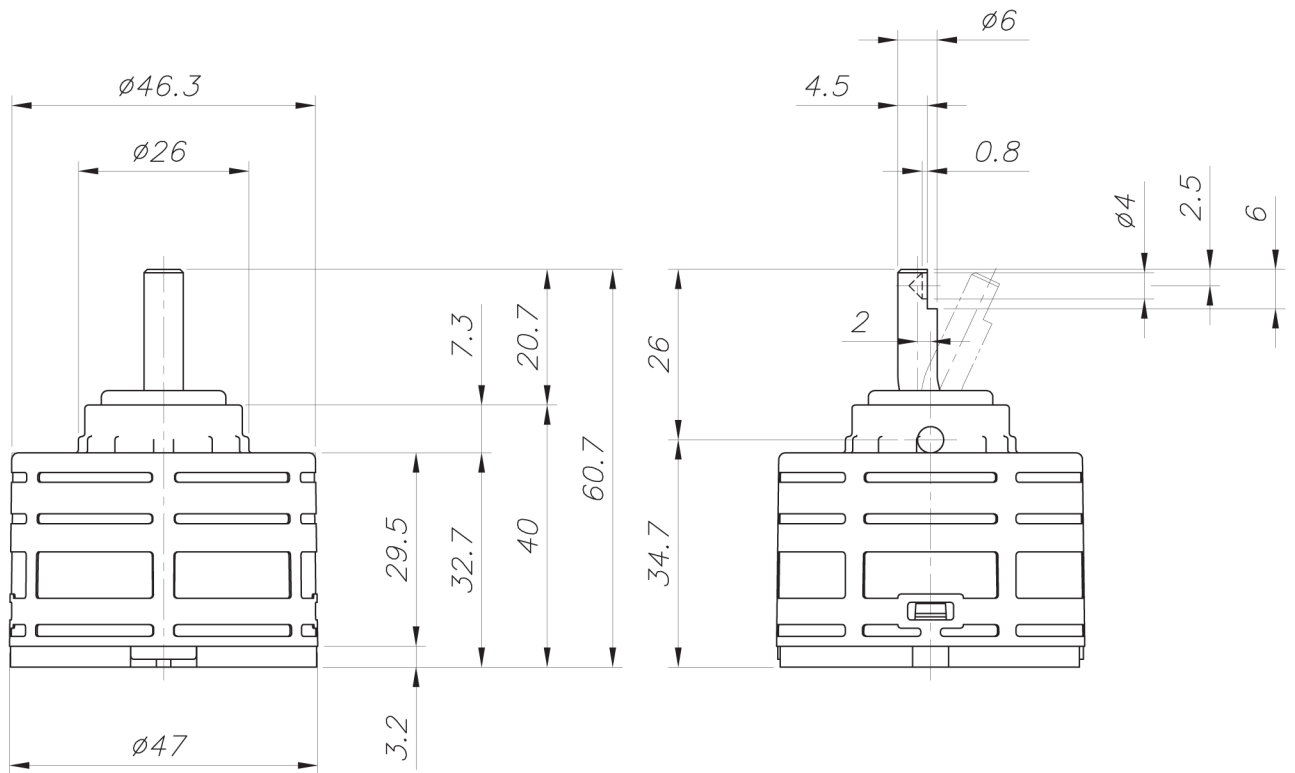

47mm Joystick Cartridges

MC47PJ-1

MC47PJ-2

MC47PJ-3

MC47PJ-1

MC47PJ-2

MC47PJ-3

Cartridge Data

Opening angle	25°
Mixing angle	90°
Working torque	Max. 0.5Kg-Cm
Pressure resistance	min. 25bars
Working pressure	max. 7bars
Max. temperature	90°C
Max. noise	19db (A) at 3bars
Endurance test	min. 500,000 cycles
Cartridge tightening torque	100 ~ 110Kg-Cm

Flow Rate Curves