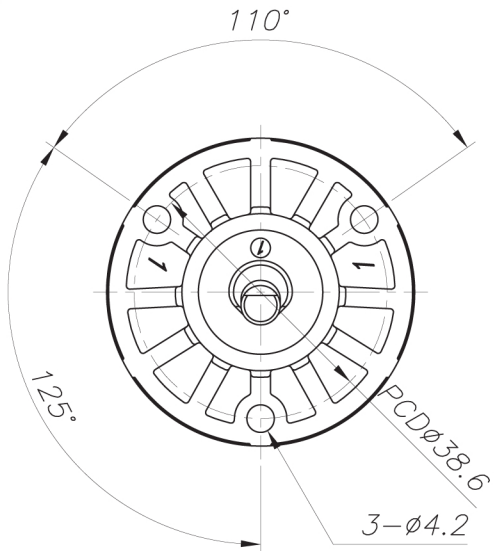

47mm Joystick Cartridges

MC47PJ-1

MC47PJ-2

MC47PJ-3

MC47PJ-1

MC47PJ-2

MC47PJ-3

Cartridge Data

Opening angle	25°
Mixing angle	90°
Working torque	Max. 0.5Kg-Cm
Pressure resistance	min. 25bars
Working pressure	max. 7bars
Max. temperature	90°C
Max. noise	19db (A) at 3bars
Endurance test	min. 500,000 cycles
Cartridge tightening torque	100 ~ 110Kg-Cm

Flow Rate Curves