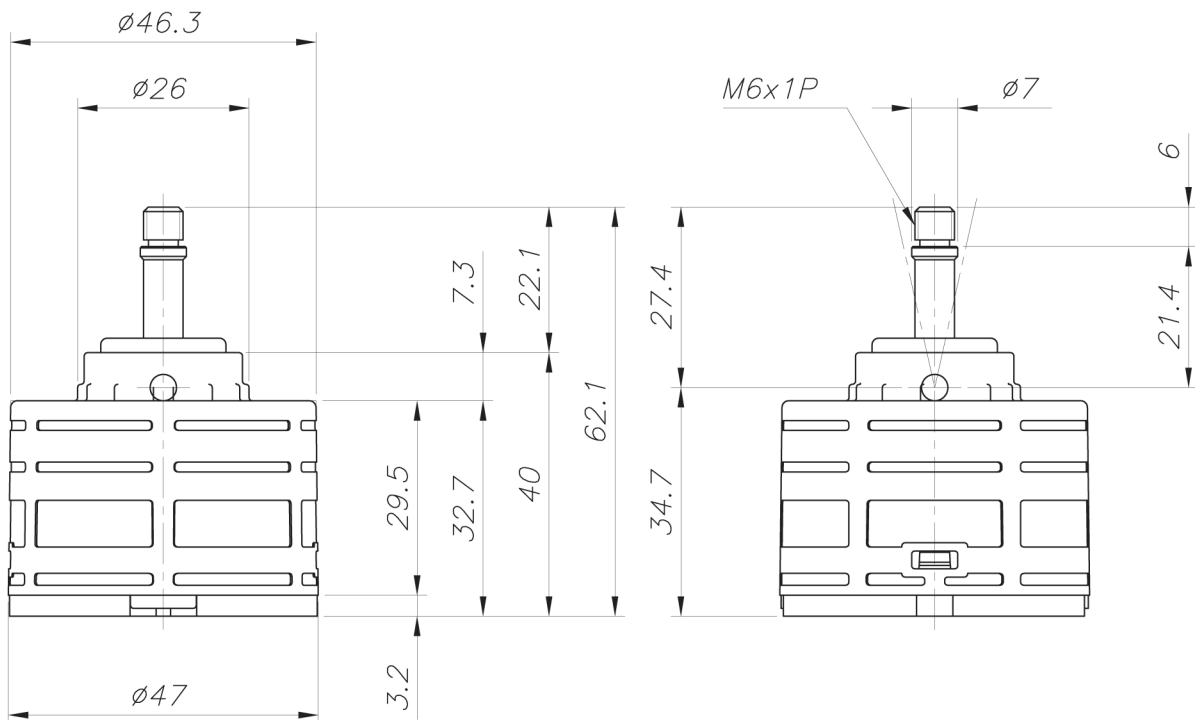

47mm Joystick Cartridges

MC47PJ-1

MC47PJ-2

MC47PJ-3

MC47PJ-1

MC47PJ-2

MC47PJ-3

Cartridge Data

Opening angle	25°
Mixing angle	90°
Working torque	Max. 0.5Kg-Cm
Pressure resistance	min. 25bars
Working pressure	max. 7bars
Max. temperature	90°C
Max. noise	19db (A) at 3bars
Endurance test	min. 500,000 cycles
Cartridge tightening torque	100 ~ 110Kg-Cm

Flow Rate Curves